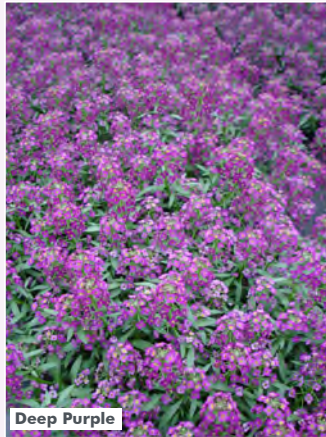

Lobularia maritima *Sweetie* Series (sweet Alyssum)

Pastel Mix, beautiful balance and superb uniformity

Lobularia maritima *Sweetie Series*
(sweet Alyssum)

*The 'sweetest' Alyssum in the market
Genetically compact, spreading habit
7 colours + Pastel Mix
Very uniform series
Floriferous bedding plant
Great border plant
Brilliant Combo item
Easy cool culture*