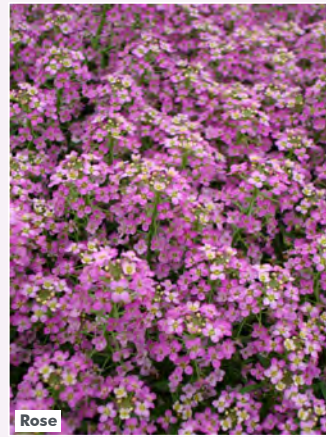

Lobularia maritima *Sweetie* Series (sweet Alyssum)

Pastel Mix, beautiful balance and superb uniformity

Lobularia maritima *Sweetie Series*
(sweet Alyssum)

*The 'sweetest' Alyssum in the market
Genetically compact, spreading habit
7 colours + Pastel Mix
Very uniform series
Floriferous bedding plant
Great border plant
Brilliant Combo item
Easy cool culture*